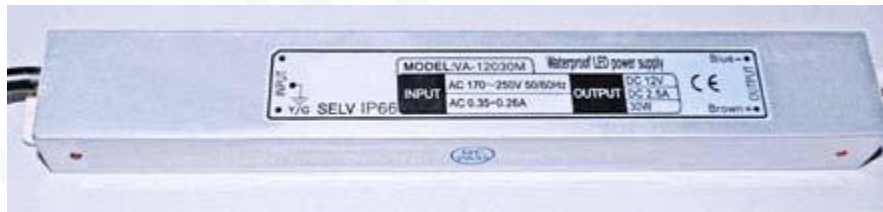

Power Supply

407001	Power supply 30W 90-265 AC 50-60 HZ OUTPUT 12V DC Waterproof IP 68	17,76
407002	Power supply 60W 90-265 AC 50-60 HZ OUTPUT 12V DC Waterproof IP68	33,18
407003	Power supply 20 W 90-265 AC 50-60 HZ OUTPUT 12V DC Waterproof IP 68	11,85
407004	Power supply 60W 90-265 AC 50-60 HZ OUTPUT 24V DC Waterproof IP68	31,62
407005	Power supply 150W 90-265 AC 50-60 HZ OUTPUT 12V DC Non Waterproof	59,68
407006	Power supply 160W 90-265 AC 50-60 HZ OUTPUT 12V DC Waterproof IP 65	89,05