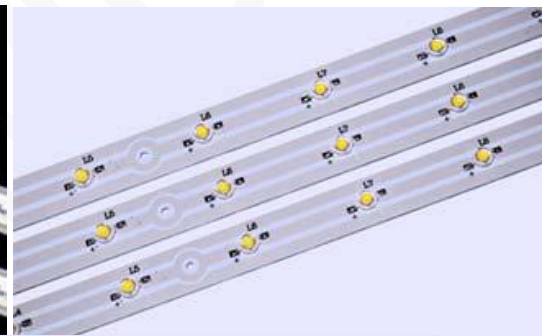

Alle Prijzen Excl BTW

LED BOARD

402300	Led Board	50 DIP LED White 4.2 w 12v Dc	22,28
402301	Led Board	RGB 20 w 12v Dc 180mm Diameter	45,25

Light Bar

402103	Rigid LED Bar Light	50cm with 7.2w 60LED/m 12V DC White Waterproof	18,36
0402103W	Rigid LED Bar Light	50cm with 7.2w 60LED/m 12V DC Warm white Waterproof	21,42
402104	Rigid LED Bar Light	50cm with 7.2w 60LED/m 12V DC White	18,8
0402104W	Rigid LED Bar Light	50cm with 7.2w 60LED/m 12V DC Warm White	18,8
402120	Rigid Power LED Bar	40 CM 10 pcs LED White	46,62
0402120W	Rigid Power LED Bar	40 CM 10 pcs LED White	46,62

4049031	LIGHT BAR	WHITE 50CM 6W 24V	41,57
---------	-----------	-------------------	-------

LED TUBE

405200	LED DIGITAL TUBE	DISPLAY 1M 12V 7.2W	33,18
--------	------------------	---------------------	-------