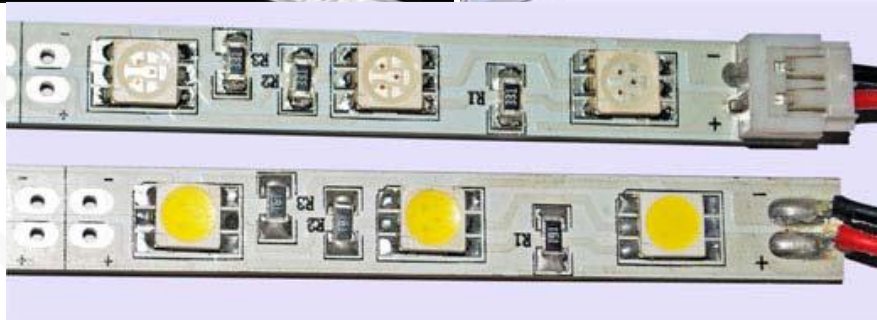

Alle Prijzen Excl BTW

LED BOARD

402300	Led Board	50 DIP LED White 4.2 w 12v Dc	22,28
402301	Led Board	RGB 20 w 12v Dc 180mm Diameter	45,25

Light Bar

402103	Rigid LED Bar Light	50cm with 7.2w 60LED/m 12V DC White Waterproof	18,36
0402103W	Rigid LED Bar Light	50cm with 7.2w 60LED/m 12V DC Warm white Waterproof	21,42
402104	Rigid LED Bar Light	50cm with 7.2w 60LED/m 12V DC White	18,8
0402104W	Rigid LED Bar Light	50cm with 7.2w 60LED/m 12V DC Warm White	18,8
402120	Rigid Power LED Bar	40 CM 10 pcs LED White	46,62
0402120W	Rigid Power LED Bar	40 CM 10 pcs LED White	46,62

4049031	LIGHT BAR	WHITE 50CM 6W 24V	41,57
---------	-----------	-------------------	-------

LED TUBE

405200	LED DIGITAL TUBE	DISPLAY 1M 12V 7.2W	33,18
--------	------------------	---------------------	-------

LED WALL WASHER

4050001	Power LED Wall Washer	RGB 36W 36pcs RGB colour 1 watt led INPUT 90-265	290
4050002	Power LED Wall Washer	RGB 54W 18pcs 3-1 fullcolour high power 3W LED 250 V AC	455,07
4050003	Power LED Wall Washer	RGB ROUND 18W 18pcs RGB colour 1 watt led INPUT 90-265	234,2
4050004	Power LED Wall Washer	RGB ROUND 6W 6pcs RGB colour 1 watt led INPUT 12V DC	89,05
4050005	Power LED Wall Washer	RGB 24W 24pcs 3-1 fullcolour high power 1W leds	206,75

LED CONTROLLER

405201	DIGITAL TUBE CONTROLLER 250 V AC	186,42
406001	RGB Controller with remote AND manual controle OUTPUT 4A 256 COLOUR OUT	45,32
406002	RGB Controller OUTPUT 4A 256 COLOUR OUT	32,38
406003	DMX Controller	253,51
406004	RGB Amplifier	30,8
406005	STRIP DIMMER REMOTE CONTROLE	30,21
406006	RGB Controller with remote AND manual controle + PAUSE fuction OUTPUT 6A 256 CO	84,15